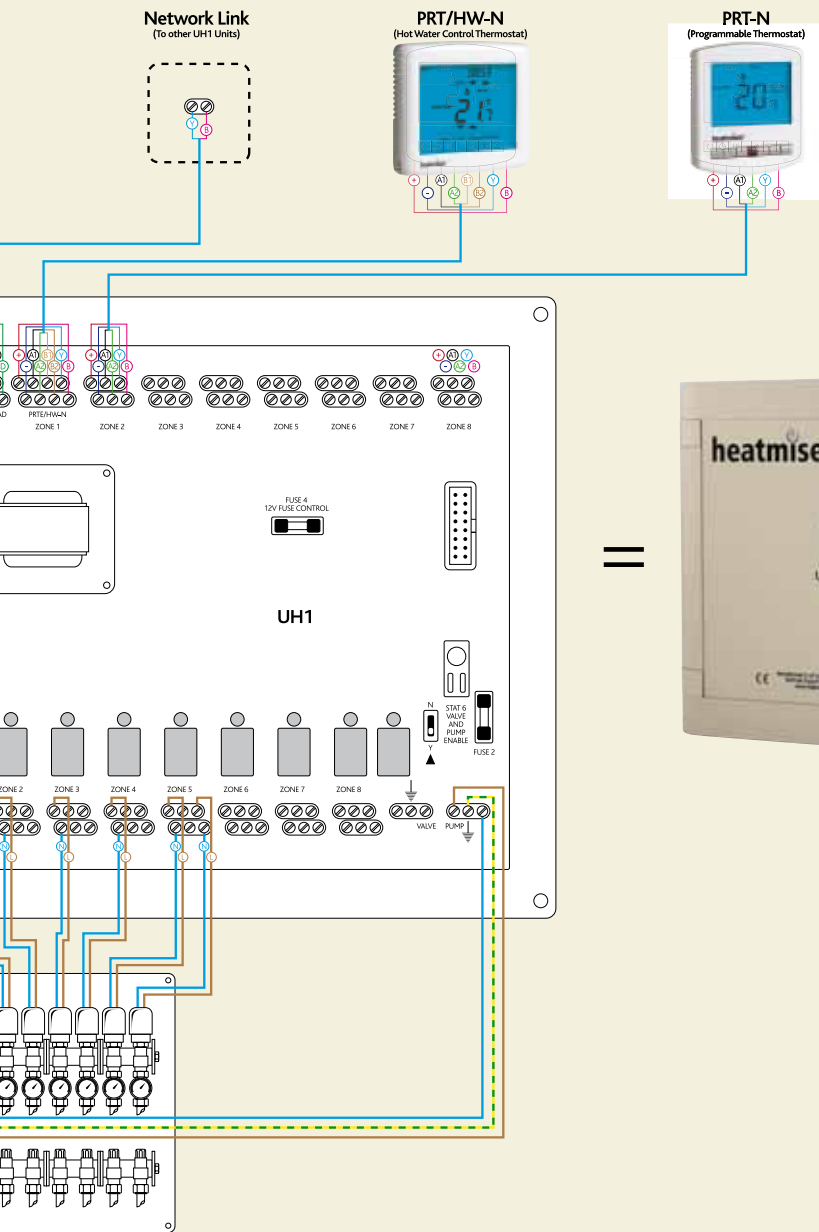

heatmiser™

Effective Temperature Control

Heatmiser
schema voor thermostaten
www.heatmiser.eu

Na een jarenlange zoektocht naar een degelijk systeem voor klimaatbeheersing; kiest Smolders voor de thermostaten van Heatmiser.

Het is een degelijke fabrikant die de pijnpunten kent en aankan. Het flexibel systeem met aanraakscherm zijn ontwikkeld om het leven gemakkelijker te maken. Met het intuïtieve aanraakscherm is het zoeken naar de gebruiksaanwijzing niet langer nodig.