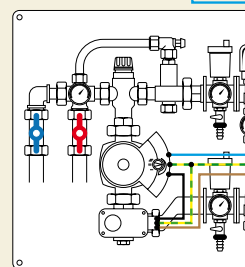

NetMonitor/PCLink/TR2
(Optional Items)

Central TouchPad
(Optional Central Control)

230V AC Supply
(Via Heating/Hot Water System Fused Spur)

UFH Manifold
(Using 230V Actuators)

heatmiser™

Effective Temperature Control